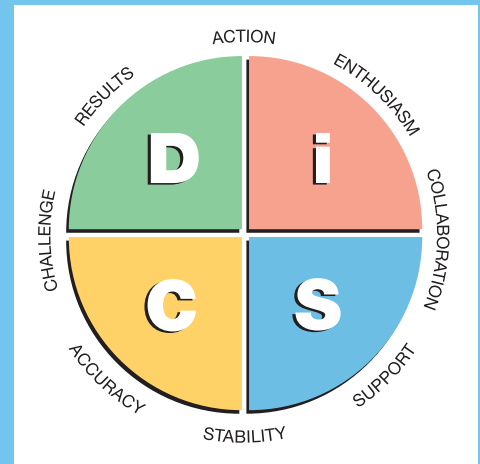

THE PROFILE

In-depth: The 20-page *Everything DiSC Workplace Profile* provides real-world tips and practical strategies for building a better workplace.

Precise: *Everything DiSC Workplace* uses adaptive testing—an interactive assessment process that tailors questions based on an individual's responses—to give participants the most precise DiSC style assignment possible.

EXCITING FOLLOW-UP TOOLS

Everything DiSC Comparison Reports:

Exciting follow-up reports that can be created for any two participants. Shows their similarities and differences on six behavioral continua. Great for on-boarding, new work groups, conflict management, and more! Unlimited access available with all Everything DiSC profiles.

Everything DiSC Group Culture Report:

Helps you determine the group's DiSC culture, explore its advantages and disadvantages, discuss its effect on group members, and examine its influence on decision making and risk taking. English only. Sold separately.

Everything DiSC Team View:

Provides an at-a-glance view of any group's individual Everything DiSC maps.